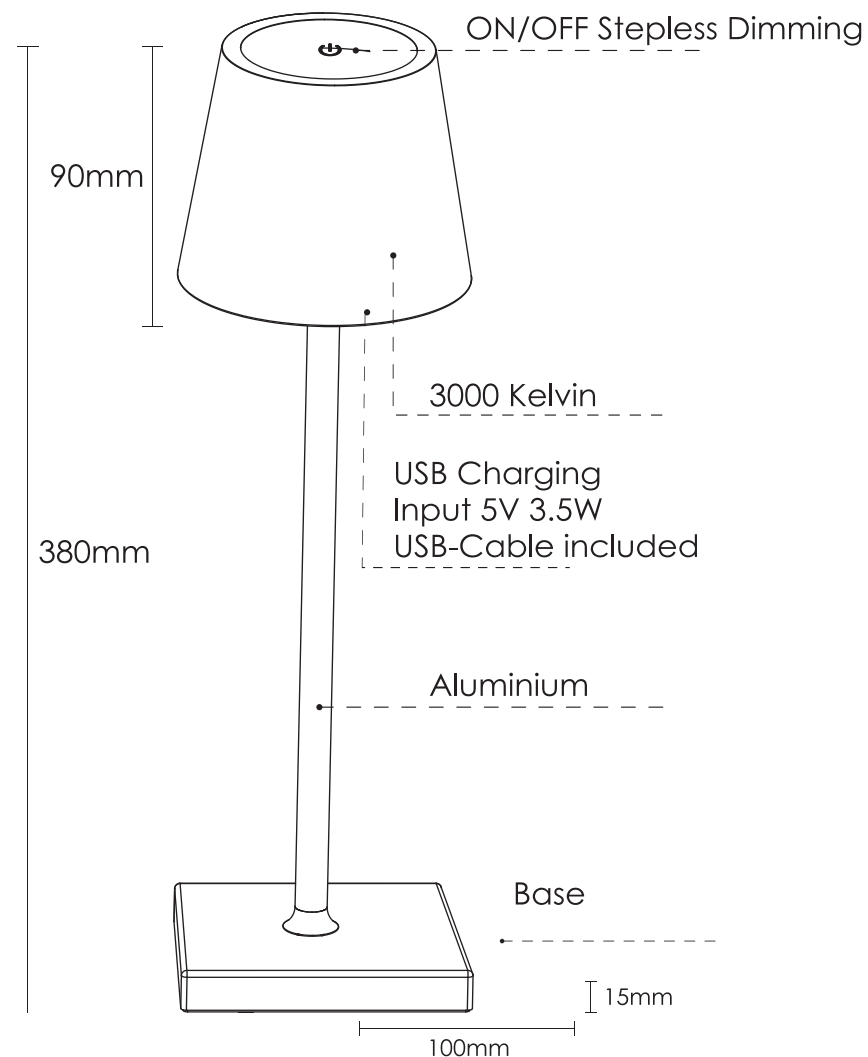

Product features:

1. Great for dinner, no string required.
2. Touch control:Short press switch to turn on/off the lamp and switch different light modes, long press switch to djust the lamp from dark to bright or from bright to dark .Turn the lamp on again,it will record the brightness of the light adjusted during the alst use.
3. 360 degree lamp design can provide a large area of light.
4. The lamp adopts 48pcs reading-standard energy-saving,high-brightness,long life LED lamp beads,no glare and no stroboscopic light,soft lighting and eye protection.
5. Connect the other end of the USB cable to the power bank,computer or adapter for charging.
6. The indicator light reads green when charging.and then turns off after a full charge.
7. Built-in a 3600mAh lithium battery. It usually takes about 5 hours to reach a full charge,and then can last 15~20h illumination.Over charging may cause damage to the battery.

Simple style LED Lamp