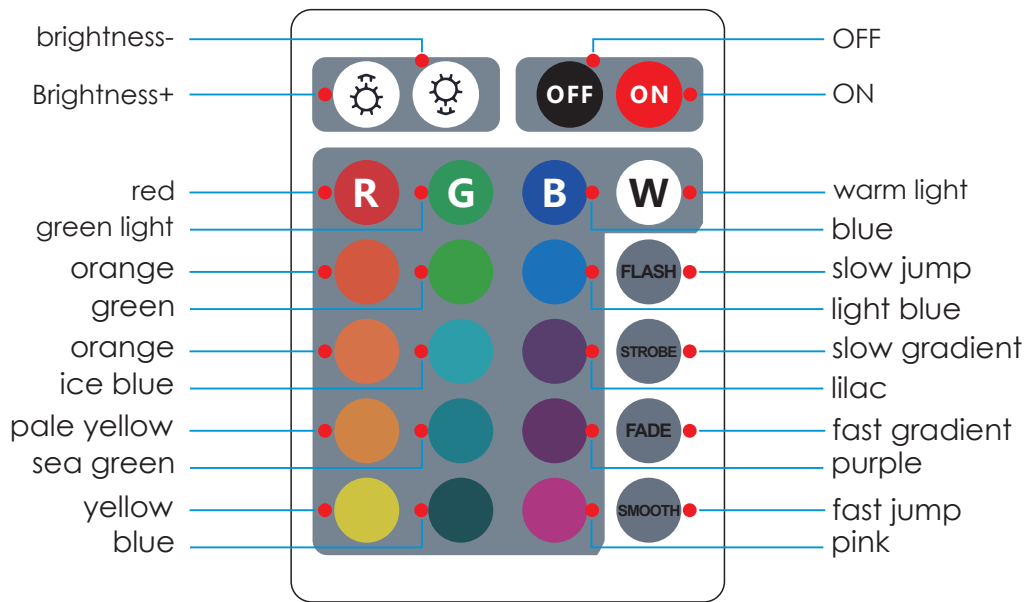

## Storage:

1. Please store it at normal temperature and pressure.
2. Built-in battery, please keep away from fire.

**Product features:**

1. Great for dinner, no string required.
2. Touch control:Short press switch to turn on/off the lamp and switch different light modes, long press switch to djust the lamp from dark to bright or from bright to dark .Turn the lamp on again,it will record the brightness of the light adjusted during the alst use.
3. 360 degree lamp design can provide a large area of light.
4. The lamp adopts 48pcs reading-standard energy-saving,high-brightness,long life LED lamp beads,no glare and no stroboscopic light,soft lighting and eye protection.
5. Connect the other end of the USB cable to the power bank,computer or adapter for charging.
6. The indicator light reads green when charging.and then turns off after a full charge.
7. Built-in a 3600mAh lithium battery. It usually takes about 5 hours to reach a full charge,and then can last 15~20h illumination.Over charging may cause damage to the battery.

# Simple style LED Lamp

## REMOTE CONTROL INSTRUCTIONS

- 16 Kinds Of Light Colors Can Be Switched
- Remote Switchable Lights
- Adjustable Brightness
- Multiple Gradient Modes

RGB WW