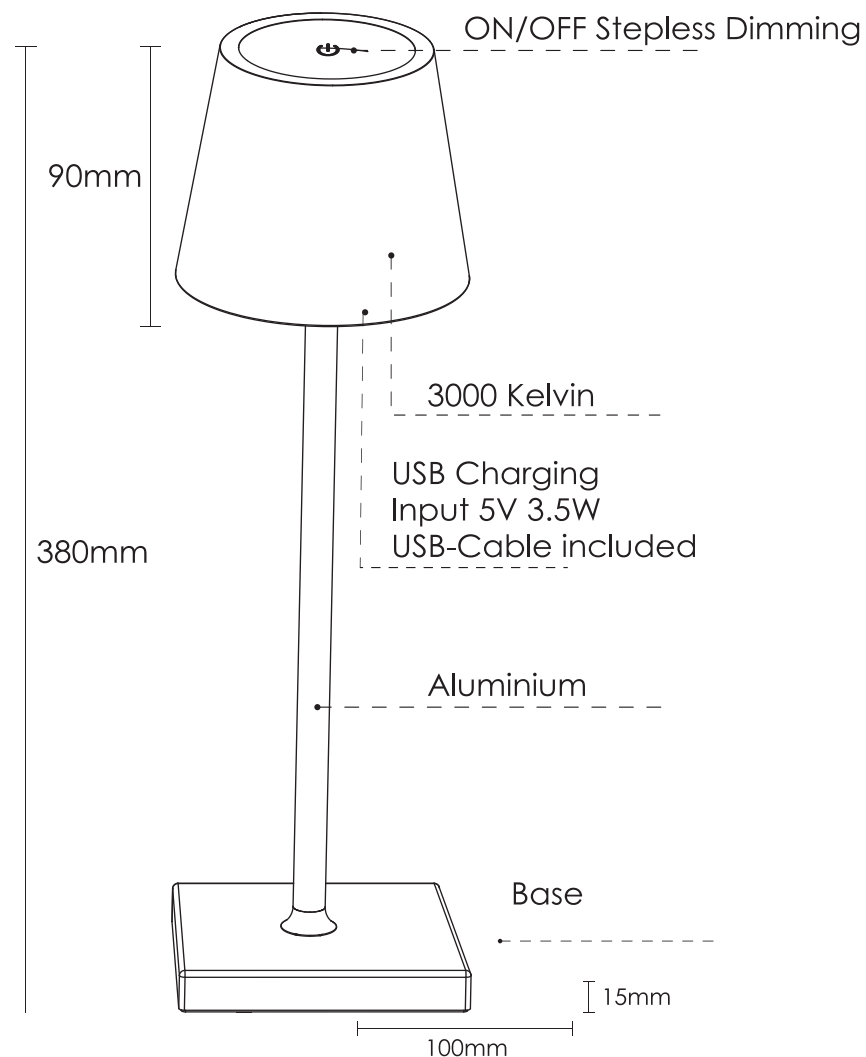

Product features:

1. Great for dinner, no string required.
2. Touch control:Short press switch to turn on/off the lamp and switch different light modes, long press switch to djust the lamp from dark to bright or from bright to dark .Turn the lamp on again,it will record the brightness of the light adjusted during the alst use.
3. 360 degree lamp design can provide a large area of light.
4. The lamp adopts 48pcs reading-standard energy-saving,high-brightness,long life LED lamp beads,no glare and no stroboscopic light,soft lighting and eye protection.
5. Connect the other end of the USB cable to the power bank,computer or adapter for charging.
6. The indicator light reads green when charging.and then turns off after a full charge.
7. Built-in a 3600mAh lithium battery. It usually takes about 5 hours to reach a full charge,and then can last 15~20h illumination.Over charging may cause damage to the battery.

Simple style LED Lamp