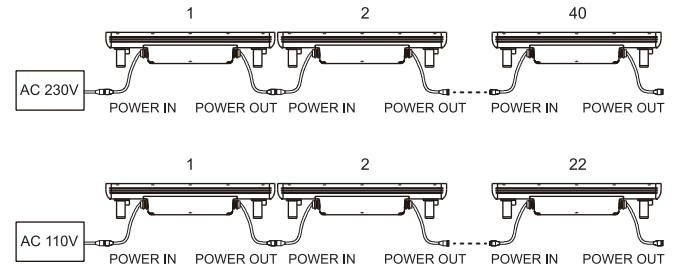

Dimensions & weight

Length	39.5 cm
width	5.3 cm
Height	8.1 cm
Weight	1.6 kg

Package dimensions

Length	43 cm
Width	12 cm
Height	12.3 cm
Weight	2.1 kg

3. POWER CONNECTION