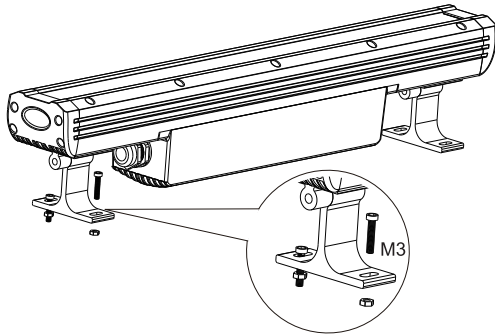

5.Installation

2.Technical data

Characteristic

Material	Extruded aluminum body, Die-cast aluminium cover
Color	Black
Tempered glasses	4 mm

Electrical data

Power consumption	0.18A @ 230V/26W max; 0.31A @ 120V/26.4W max
Power supply	100-250V / 50-60Hz
Connections	Power input and output
Protection class	I
Waterproof	IP66

Optical

Lamps	SMD LED,35*35mm
Light color	Cold white
Color temperature	6500K
Base illuminance	957 Lux at 2m distance
Beam angle	60*10 degree
LED Type	High Power
LED quantity	24pcs*1W CREE LED
Radiation distribution	465-630nm

Light Direction

Angle of inclination	330°
Reflector / lense	60*10 degree