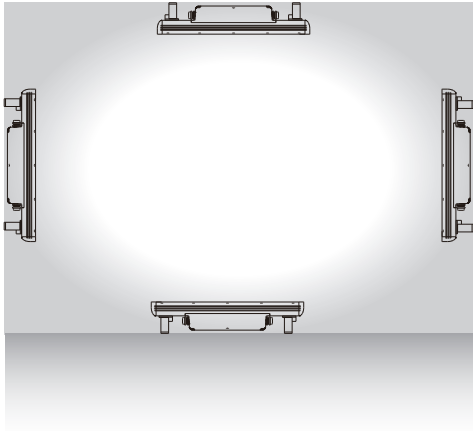

5.Installation

2.Technical data

Characteristic

Material	Extruded aluminum body, Die-cast aluminium cover
Color	Black
Tempered glasses	4 mm

Electrical data

Power consumption	0.18A @ 230V/26W max; 0.31A @ 120V/26.4W max
Power supply	100-250V / 50-60Hz
Connections	Power input and output
Protection class	I
Waterproof	IP66

Optical

Lamps	SMD LED,35*35mm
Light color	Cold white
Color temperature	6500K
Base illuminance	957 Lux at 2m distance
Beam angle	60*10 degree
LED Type	High Power
LED quantity	24pcs*1W CREE LED
Radiation distribution	465-630nm

Light Direction

Angle of inclination	330°
Reflector / lense	60*10 degree