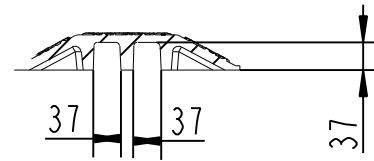

Products Description

Product Name:2-Channel Cable Cover

Outline Dimension

Part	Length	Width	Height
Middle:	100CM	30CM	5CM

Channel Dimension

Part	Width	Height	Quantity
Middle:	3.7CM	3.7CM	2

Fitting Holes: Not Include

Weight: Around 9.00Kg

Bearing Capacity : 1.5Ton car

Reflector: No

Range of Temperature: -25°C - +55°C

Materials: Molded 80% Recycle Rubber and 20% NBR.

Physical Performance:

Tensile Strength: 15.0MPA;
Impact elasticity: 31%;

Elongation at break: 360%;
Abrasion Performance: 0.21CM3/1.61KM.

Hardness: 92A;