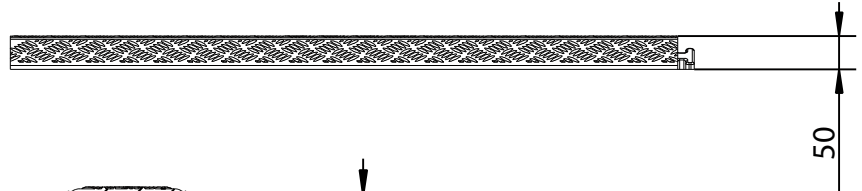

Products Description

Product Name:2-Channel Cable Cover

Outline Dimension

Part	Length	Width	Height
Middle:	100CM	30CM	5CM

Channel Dimension

Part	Width	Height	Quantity
Middle:	3.7CM	3.7CM	2

Fitting Holes: Not Include

Weight: Around 9.00Kg

Bearing Capacity : 1.5Ton car

Reflector: No

Range of Temperature: -25°C - +55°C

Materials: Molded 80% Recycle Rubber and 20% NBR.

Physical Performance:

Tensile Strength: 15.0MPA;
Impact elasticity: 31%;

Elongation at break: 360%;
Abrasion Performance: 0.21CM3/1.61KM.

Hardness: 92A;