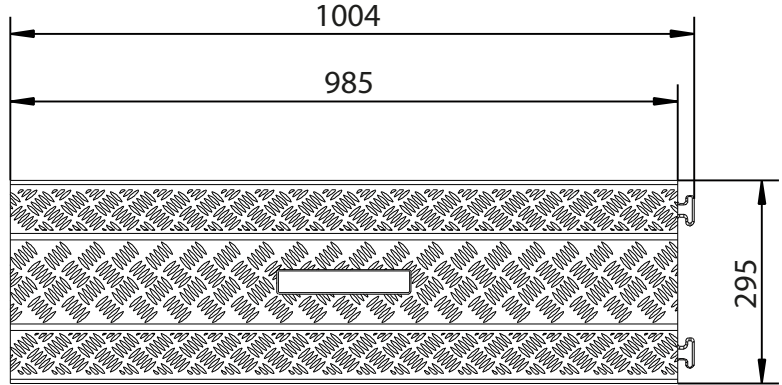

Products Description

Product Name:2-Channel Cable Cover

Outline Dimension

Part	Length	Width	Height
Middle:	100CM	30CM	5CM

Channel Dimension

Part	Width	Height	Quantity
Middle:	3.7CM	3.7CM	2

Fitting Holes: Not Include

Weight: Around 9.00Kg

Bearing Capacity : 1.5Ton car

Reflector: No

Range of Temperature: -25°C - +55°C

Materials: Molded 80% Recycle Rubber and 20% NBR.

Physical Performance:

Tensile Strength: 15.0MPA;
Impact elasticity: 31%;

Elongation at break: 360%;
Abrasion Performance: 0.21CM3/1.61KM.

Hardness: 92A;