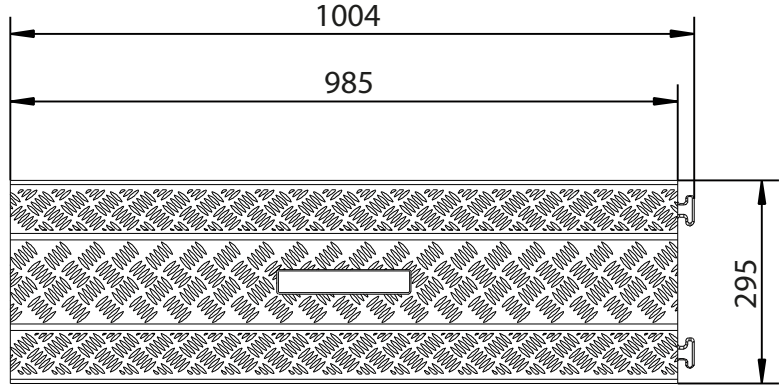

Products Description

Product Name: 2-Channel Cable Cover

Outline Dimension

Part	Length	Width	Height
Middle:	100CM	30CM	5CM

Channel Dimension

Part	Width	Height	Quantity
Middle:	3.7CM	3.7CM	2

Fitting Holes: Not Include

Weight: Around 9.00Kg

Bearing Capacity : 1.5Ton car

Reflector: No

Range of Temperature: -25°C - +55°C

Materials: Molded 80% Recycle Rubber and 20% NBR.

Physical Performance:

Tensile Strength: 15.0MPA;
Impact elasticity: 31%;

Elongation at break: 360%;

Hardness: 92A;

Abrasion Performance: 0.21CM³/1.61KM.