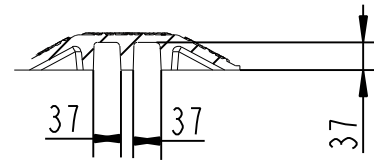

Products Description

Product Name: 2-Channel Cable Cover

Outline Dimension

Part	Length	Width	Height
Middle:	100CM	30CM	5CM

Channel Dimension

Part	Width	Height	Quantity
Middle:	3.7CM	3.7CM	2

Fitting Holes: Not Include

Weight: Around 9.00Kg

Bearing Capacity : 1.5Ton car

Reflector: No

Range of Temperature: -25°C - +55°C

Materials: Molded 80% Recycle Rubber and 20% NBR.

Physical Performance:

Tensile Strength: 15.0MPA;
Impact elasticity: 31%;

Elongation at break: 360%;

Hardness: 92A;

Abrasion Performance: 0.21CM³/1.61KM.