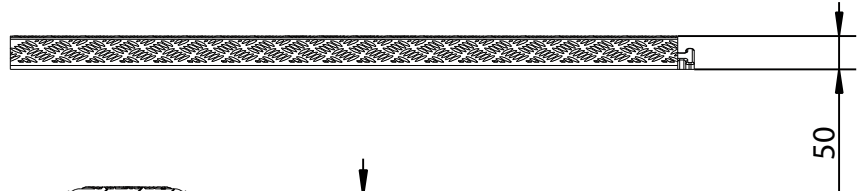

Products Description

Product Name: 2-Channel Cable Cover

Outline Dimension

Part	Length	Width	Height
Middle:	100CM	30CM	5CM

Channel Dimension

Part	Width	Height	Quantity
Middle:	3.7CM	3.7CM	2

Fitting Holes: Not Include

Weight: Around 9.00Kg

Bearing Capacity : 1.5Ton car

Reflector: No

Range of Temperature: -25°C - +55°C

Materials: Molded 80% Recycle Rubber and 20% NBR.

Physical Performance:

Tensile Strength: 15.0MPA;
Impact elasticity: 31%;

Elongation at break: 360%;

Hardness: 92A;

Abrasion Performance: 0.21CM³/1.61KM.