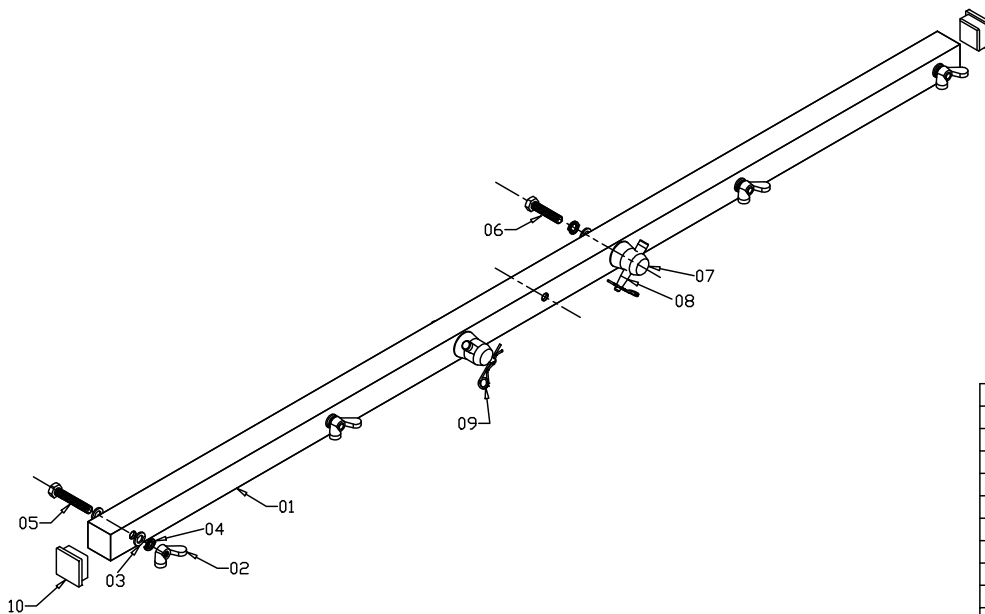

# GT T-BAR FÜR F32-F34 STAGE BLACK

GT-HEAD-BAR-B

10	PJ-NS006		black	2
09	DMS-01-1	Steel	ZP	2
08	DMS-01-4	S45C	ZP	2
07	ST5003B	S45C	ZP	2
06	M10*1.5P*55mm	8.8	black	2
05	M10*1.5P*70mm	8.8	ZP	4
04	Ø10.4*Ø16.5*3.0t	Q235	ZP	6
03	Ø10.2*Ø20*2.0t	Q235	ZP	10
02	M10*1.5P	Steel	ZP	4
01	40*40*3.0t*1500mm	#6061	T6	1
NO.	SPEC.	MATERIAL	FIN.	QTY

unit: mm