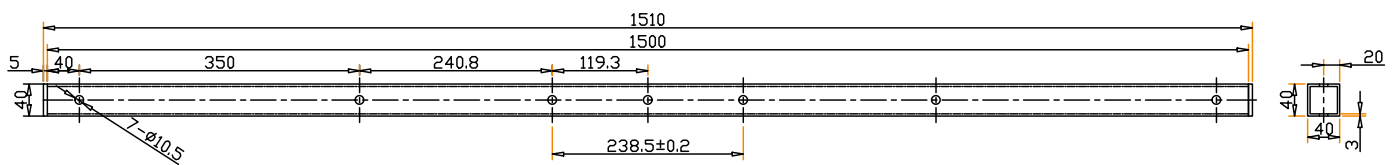

# GT T-BAR FÜR F32-F34 STAGE BLACK

GT-HEAD-BAR-B

10	PJ-NS006		black	2
09	DMS-01-1	Steel	ZP	2
08	DMS-01-4	S45C	ZP	2
07	ST5003B	S45C	ZP	2
06	M10*1.5P*55mm	8.8	black	2
05	M10*1.5P*70mm	8.8	ZP	4
04	Ø10.4*Ø16.5*3.0t	Q235	ZP	6
03	Ø10.2*Ø20*2.0t	Q235	ZP	10
02	M10*1.5P	Steel	ZP	4
01	40*40*3.0t*1500mm	#6061	T6	1
NO.	SPEC.	MATERIAL	FIN.	QTY

unit: mm