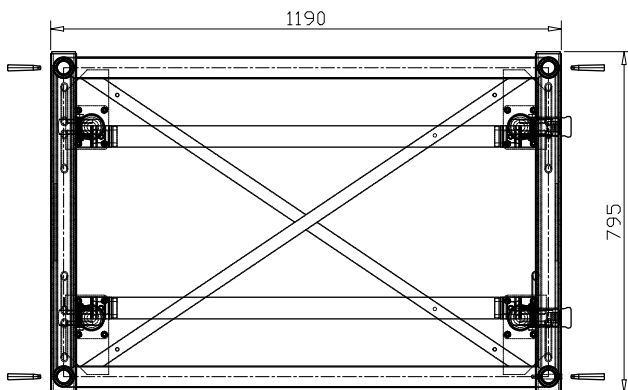

LIGHTING RACK SET S

LR-SET-S

05	F31100	#6082	Black	2
04	QTC079C-3	#6061	Black	2
03	F31025	#6082	Black	4
02	QTC079C-2	#6082	Black	2
01	QTC079C-1	#6061	Black	1
NO.	SPEC.	MATERIAL	FIN.	QTY.