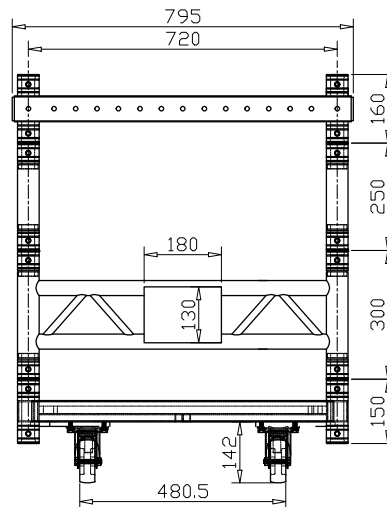

LIGHTING RACK SET S

LR-SET-S

05	F31100	#6082	Black	2
04	QTC079C-3	#6061	Black	2
03	F31025	#6082	Black	4
02	QTC079C-2	#6082	Black	2
01	QTC079C-1	#6061	Black	1
NO.	SPEC.	MATERIAL	FIN.	QTY.