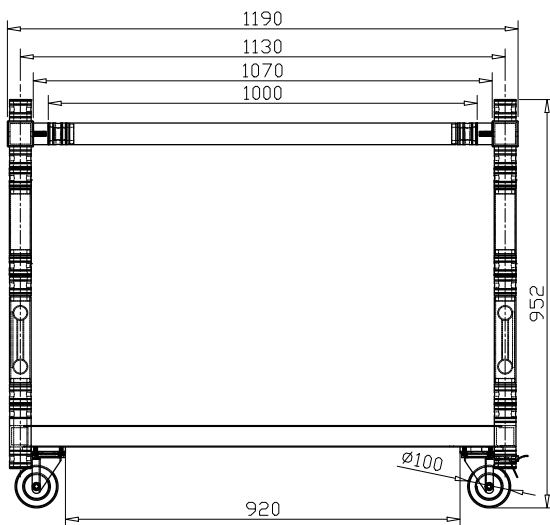

LIGHTING RACK SET S

LR-SET-S

05	F31100	#6082	Black	2
04	QTC079C-3	#6061	Black	2
03	F31025	#6082	Black	4
02	QTC079C-2	#6082	Black	2
01	QTC079C-1	#6061	Black	1
NO.	SPEC.	MATERIAL	FIN.	QTY.