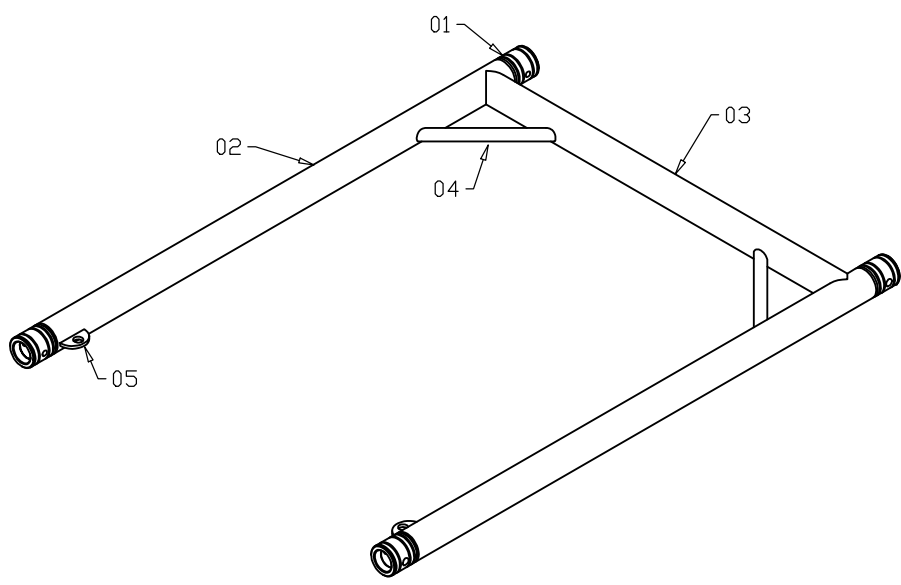

# U-FRAME 70 STAGE BLACK

UFRAME70-B

fitting	DMS-01-1	Steel	ZP	4
	DMS-01-4	S45C	ZP	4
	DMS-01-3	#2011	T6	2
05	PJ-BQP117	#6061	T6	2
04	Ø20*2.0t*203.8mm	#6082	T6	2
03	Ø50*3.0t*734mm	#6082	T6	1
02	Ø50*3.0t*952mm	#6082	T6	2
01	DMS-01-2CR	#6082	T6	4
NO.	SPEC.	MATERIAL	FIN.	QTY