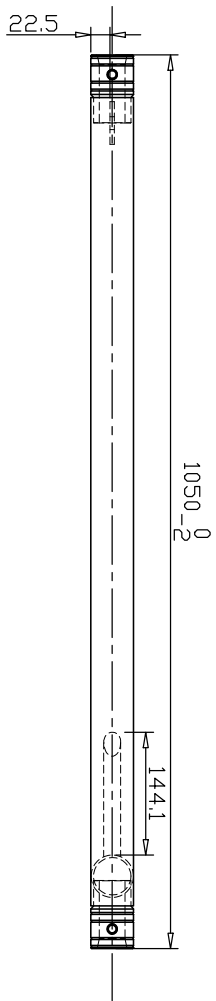

# U-FRAME 70 STAGE BLACK

UFRAME70-B

fitting	DMS-01-1	Steel	ZP	4
	DMS-01-4	S45C	ZP	4
	DMS-01-3	#2011	T6	2
05	PJ-BQP117	#6061	T6	2
04	Ø20*2.0t*203.8mm	#6082	T6	2
03	Ø50*3.0t*734mm	#6082	T6	1
02	Ø50*3.0t*952mm	#6082	T6	2
01	DMS-01-2CR	#6082	T6	4
NO.	SPEC.	MATERIAL	FIN.	QTY