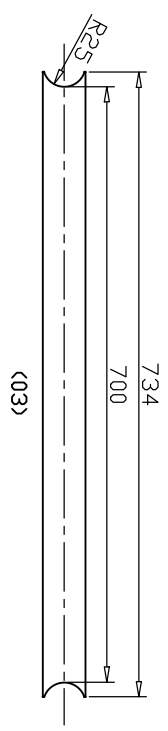

# U-FRAME 70 STAGE BLACK

UFRAME70-B

fitting	DMS-01-1	Steel	ZP	4
	DMS-01-4	S45C	ZP	4
	DMS-01-3	#2011	T6	2
05	PJ-BQP117	#6061	T6	2
04	Ø20*2.0t*203.8mm	#6082	T6	2
03	Ø50*3.0t*734mm	#6082	T6	1
02	Ø50*3.0t*952mm	#6082	T6	2
01	DMS-01-2CR	#6082	T6	4
NO.	SPEC.	MATERIAL	FIN.	QTY