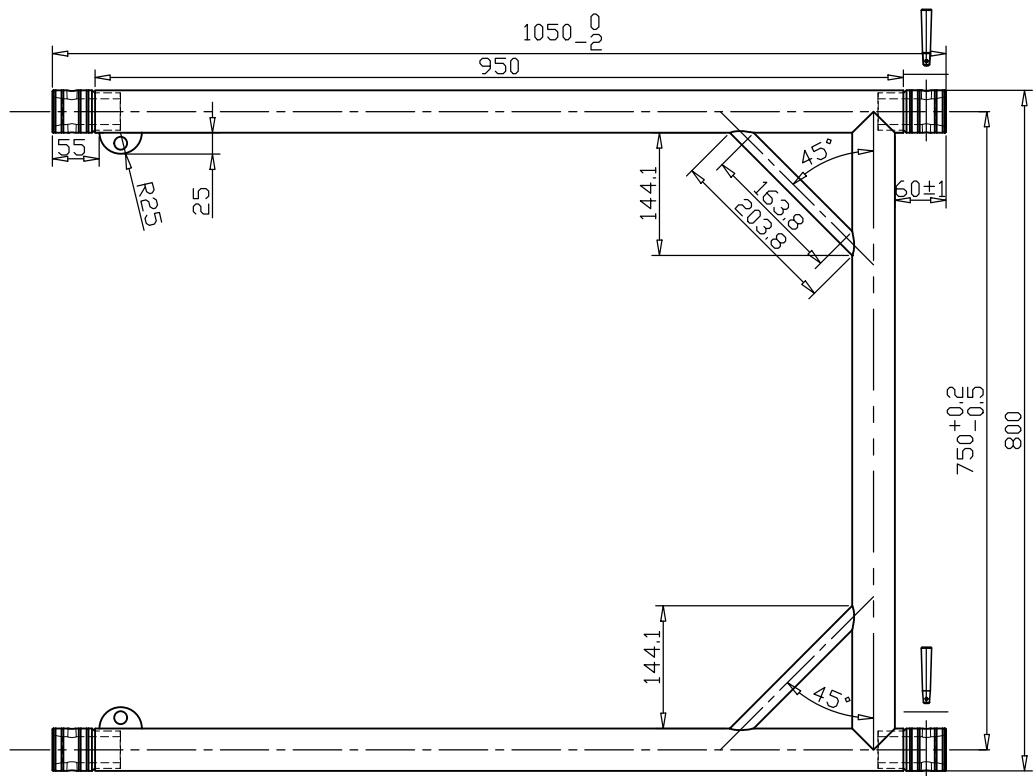

# U-FRAME 70 STAGE BLACK

UFRAME70-B

fitting	DMS-01-1	Steel	ZP	4
	DMS-01-4	S45C	ZP	4
	DMS-01-3	#2011	T6	2
05	PJ-BQP117	#6061	T6	2
04	Ø20*2.0t*203.8mm	#6082	T6	2
03	Ø50*3.0t*734mm	#6082	T6	1
02	Ø50*3.0t*952mm	#6082	T6	2
01	DMS-01-2CR	#6082	T6	4
NO.	SPEC.	MATERIAL	FIN.	QTY