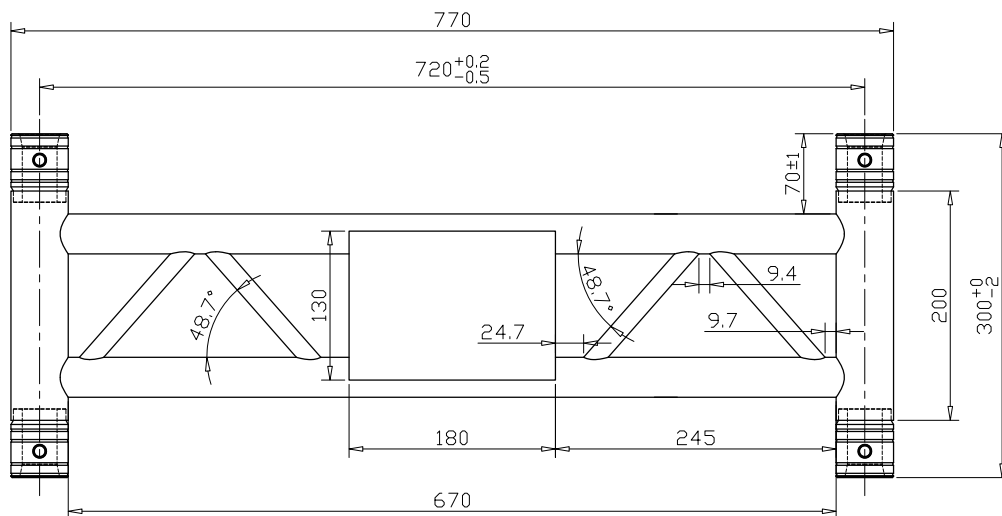

# LIGHTING RACK FRAME S

LR-FRAME-S

	DMS-01-1	steel	ZP	4
	DMS-01-4	S45C	ZP	4
	DMS-01-3	#2011	T6	2
05	180*130*5.0t	#6061	T6	1
04	∅16*2.0t*134.2mm	#6082	T6	4
03	∅34.9*2.2t*684.2mm	#6082	T6	2
02	∅50*3.0t*200mm	#6082	T6	2
01	∅50*∅43.8*60mm	#6082	T6	4
NO.	SPEC.	MATERIAL	FIN.	QTY.