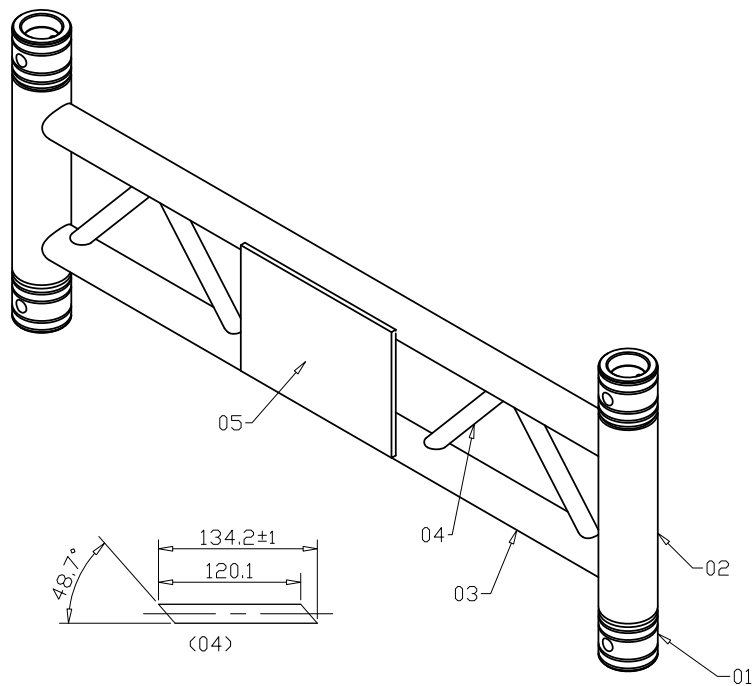

# LIGHTING RACK FRAME S

LR-FRAME-S

	DMS-01-1	steel	ZP	4
	DMS-01-4	S45C	ZP	4
	DMS-01-3	#2011	T6	2
05	180*130*5.0t	#6061	T6	1
04	∅16*2.0t*134.2mm	#6082	T6	4
03	∅34.9*2.2t*684.2mm	#6082	T6	2
02	∅50*3.0t*200mm	#6082	T6	2
01	∅50*∅43.8*60mm	#6082	T6	4
NO.	SPEC.	MATERIAL	FIN.	QTY.