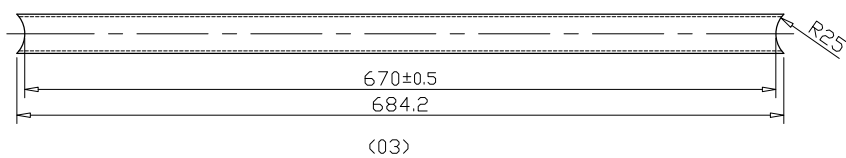

# LIGHTING RACK FRAME S

LR-FRAME-S

	DMS-01-1	steel	ZP	4
	DMS-01-4	S45C	ZP	4
	DMS-01-3	#2011	T6	2
05	180*130*5.0t	#6061	T6	1
04	∅16*2.0t*134.2mm	#6082	T6	4
03	∅34.9*2.2t*684.2mm	#6082	T6	2
02	∅50*3.0t*200mm	#6082	T6	2
01	∅50*∅43.8*60mm	#6082	T6	4
NO.	SPEC.	MATERIAL	FIN.	QTY.