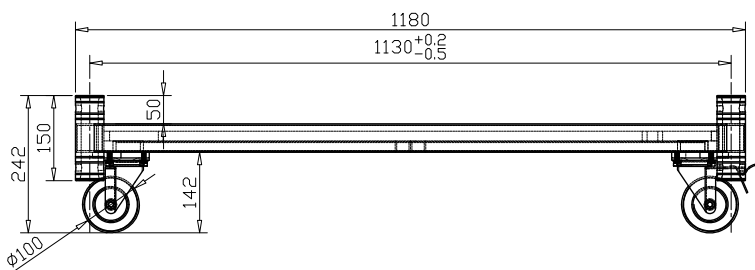

LIGHTING RACK BASE

LR-BASE

	DMS-01-1	steel	ZP	4
	DMS-01-4	S45C	ZP	4
	DMS-01-3	#2011	T6	2
15	W9008-V6	Steel		2
14	30*20*3.0t*621.7mm	#6061	T6	1
13	M8*1.25P	steel	ZP	4
12	M8*1.25P*45mm	steel	Black	4
11	PWTB123	Wood		1
10	30*20*3.0t*621.7mm	#6061	T6	1
09	30*20*3.0t*1253.5mm	#6061	T6	1
08	50*50*3.0t*1114mm	#6061	T6	2
07	50*50*3.0t*704mm	#6061	T6	2
06	PTT06A150	#6082	T6	4
05	PGDK02020C	#6061	T6	4
04	Ø8.4*Ø19*1.6t	Q235	ZP	20
03	Ø8.7*Ø14*2.7t	Q235	ZP	20
02	M8*1.25P*15mm	steel	Black	16
01	W9000-V6	Steel		2
ND.	SPEC.	MATERIAL	FIN.	QTY.