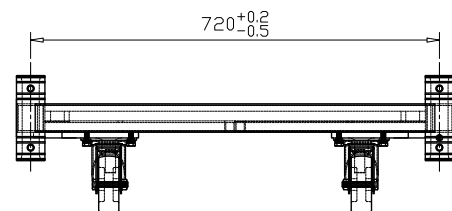

LIGHTING RACK BASE

LR-BASE

	DMS-01-1	steel	ZP	4
	DMS-01-4	S45C	ZP	4
	DMS-01-3	#2011	T6	2
15	W9008-V6	Steel		2
14	30*20*3.0t*621.7mm	#6061	T6	1
13	M8*1.25P	steel	ZP	4
12	M8*1.25P*45mm	steel	Black	4
11	PWTB123	Wood		1
10	30*20*3.0t*621.7mm	#6061	T6	1
09	30*20*3.0t*1253.5mm	#6061	T6	1
08	50*50*3.0t*1114mm	#6061	T6	2
07	50*50*3.0t*704mm	#6061	T6	2
06	PTT06A150	#6082	T6	4
05	PGDK02020C	#6061	T6	4
04	Ø8.4*Ø19*1.6t	Q235	ZP	20
03	Ø8.7*Ø14*2.7t	Q235	ZP	20
02	M8*1.25P*15mm	steel	Black	16
01	W9000-V6	Steel		2
ND.	SPEC.	MATERIAL	FIN.	QTY.