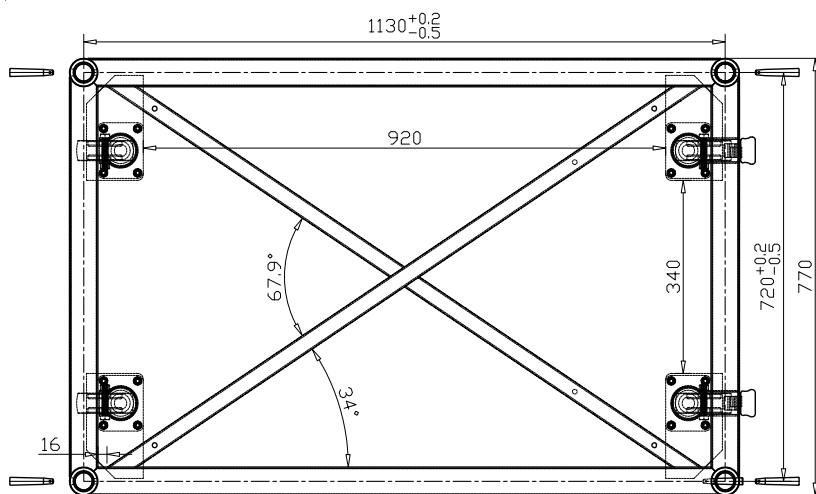

LIGHTING RACK BASE

LR-BASE

	DMS-01-1	steel	ZP	4
	DMS-01-4	S45C	ZP	4
	DMS-01-3	#2011	T6	2
15	W9008-V6	Steel		2
14	30*20*3.0t*621.7mm	#6061	T6	1
13	M8*1.25P	steel	ZP	4
12	M8*1.25P*45mm	steel	Black	4
11	PWTB123	Wood		1
10	30*20*3.0t*621.7mm	#6061	T6	1
09	30*20*3.0t*1253.5mm	#6061	T6	1
08	50*50*3.0t*1114mm	#6061	T6	2
07	50*50*3.0t*704mm	#6061	T6	2
06	PTT06A150	#6082	T6	4
05	PGDK02020C	#6061	T6	4
04	Ø8.4*Ø19*1.6t	Q235	ZP	20
03	Ø8.7*Ø14*2.7t	Q235	ZP	20
02	M8*1.25P*15mm	steel	Black	16
01	W9000-V6	Steel		2
ND.	SPEC.	MATERIAL	FIN.	QTY.