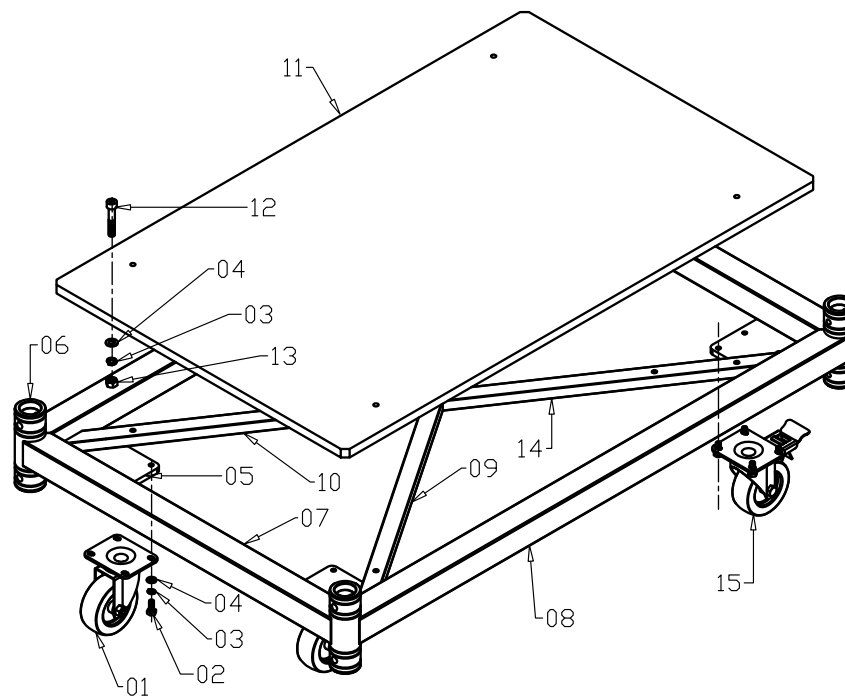

LIGHTING RACK BASE

LR-BASE

	DMS-01-1	steel	ZP	4
	DMS-01-4	S45C	ZP	4
	DMS-01-3	#2011	T6	2
15	W9008-V6	Steel		2
14	30*20*3.0t*621.7mm	#6061	T6	1
13	M8*1.25P	steel	ZP	4
12	M8*1.25P*45mm	steel	Black	4
11	PWTB123	Wood		1
10	30*20*3.0t*621.7mm	#6061	T6	1
09	30*20*3.0t*1253.5mm	#6061	T6	1
08	50*50*3.0t*1114mm	#6061	T6	2
07	50*50*3.0t*704mm	#6061	T6	2
06	PTT06A150	#6082	T6	4
05	PGDK02020C	#6061	T6	4
04	Ø8.4*Ø19*1.6t	Q235	ZP	20
03	Ø8.7*Ø14*2.7t	Q235	ZP	20
02	M8*1.25P*15mm	steel	Black	16
01	W9000-V6	Steel		2
ND.	SPEC.	MATERIAL	FIN.	QTY.