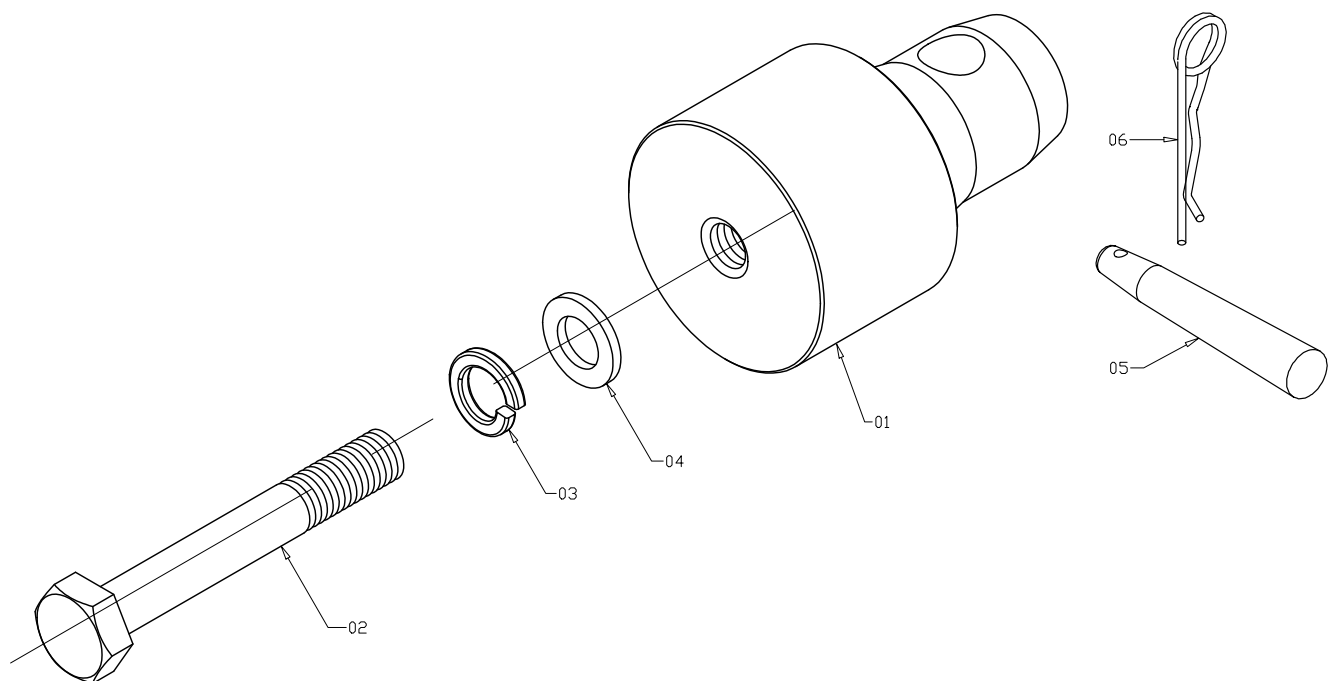

# LIGHTING RACK CONE

LR-CONE

06	DMS-01-1	steel	ZP	1
05	DMS-01-4	S45C	ZP	1
04	∅20*∅10,2*2t	Q235	ZP	1
03	∅16,5*∅10,4*3t	Q235	ZP	1
02	M10*1,5P*80mm	12.9DIN	Black	1
01	PJT03C017	#6082	Black	1
NO.	SPEC.	MATERIAL	FIN.	QTY.